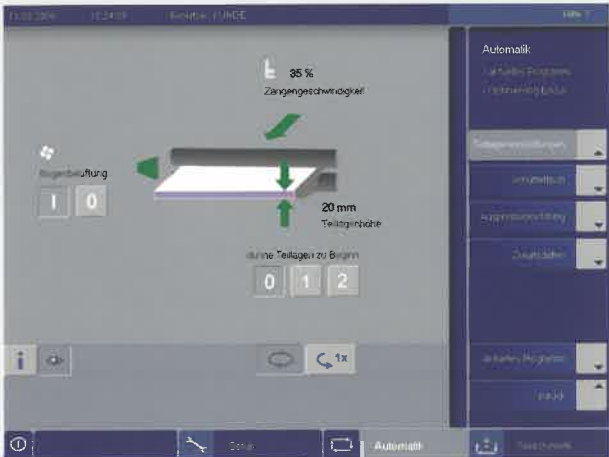

BASA – Simple operation with touch screen

Simple and fast make ready

Operating system in different languages

BASA – Options

Carton inserter

Counting device

BASA Logisitic

Empty pallet's delivery

All machines in light grey (RAL 7038) instead of blue since 2009